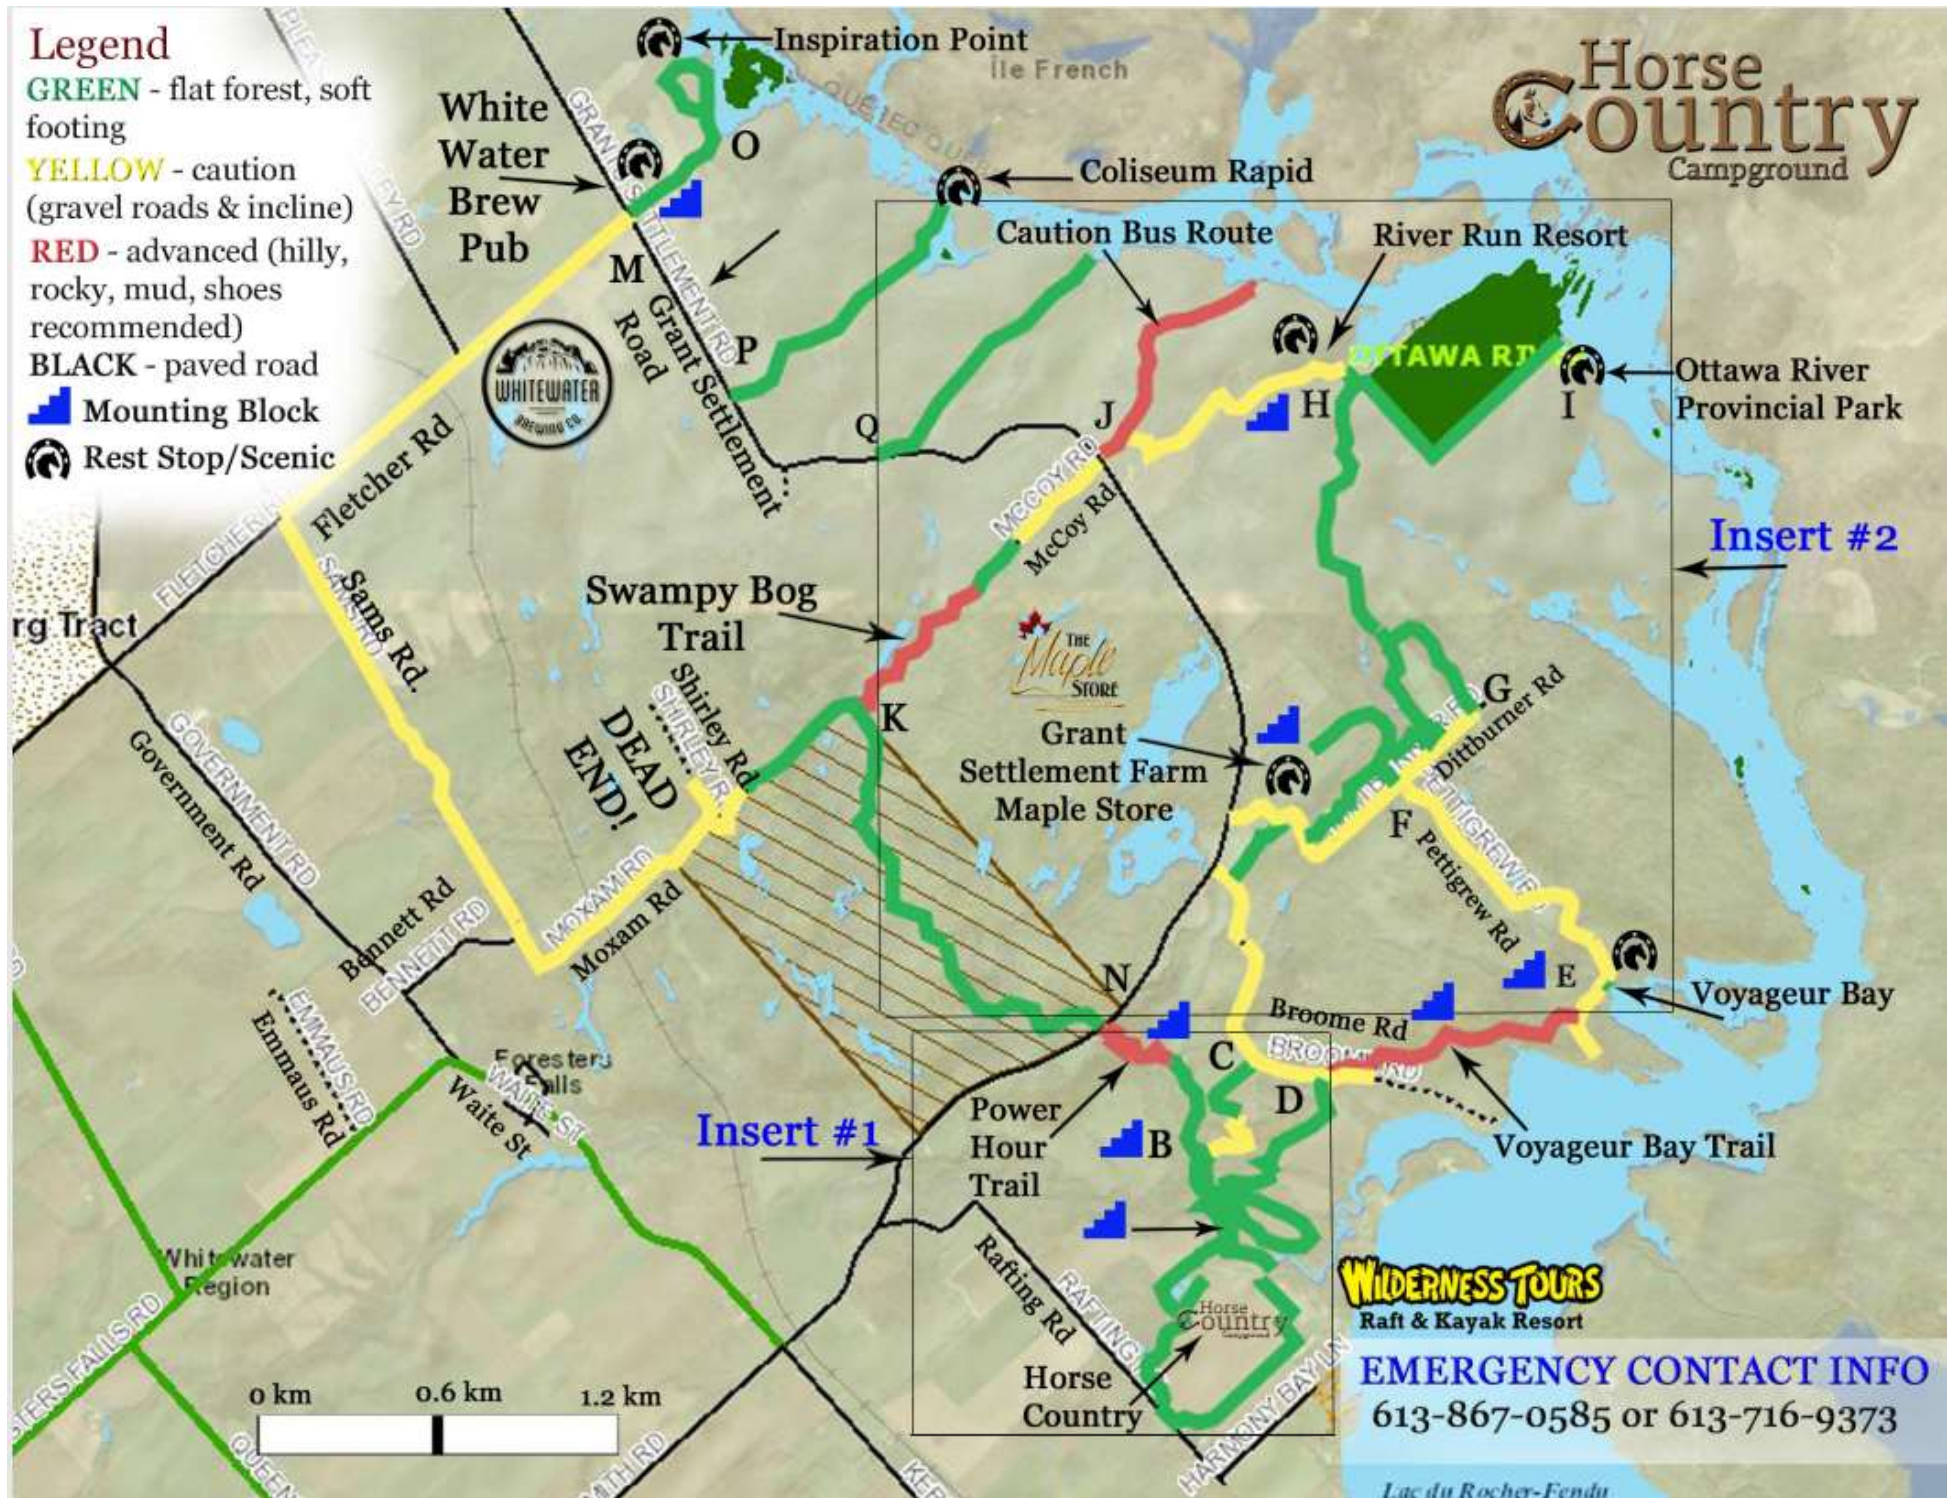

Legend

GREEN - flat forest, soft footing

YELLOW - caution (gravel roads & incline)

RED - advanced (hilly, rocky, mud, shoes recommended)

BLACK - paved road

 Mounting Block

 Rest Stop/Scenic

WILDERNESS TOURS
Raft & Kayak Resort

EMERGENCY CONTACT INFO
613-867-0585 or 613-716-9373